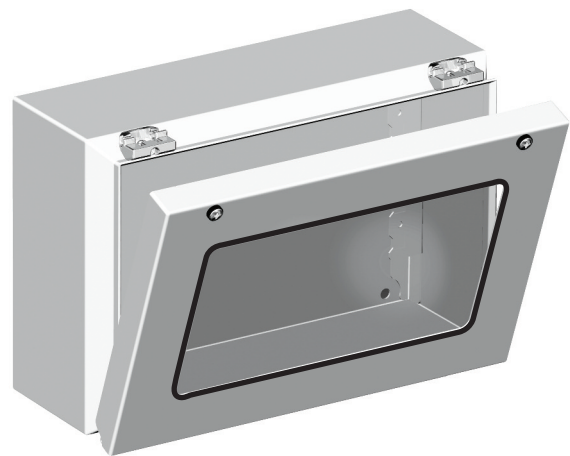

WATER, OIL & DUST TIGHT HINGED WINDOWED TERMINAL BOXES

The 6412 ESCHWTB are used indoors or outdoors to protect the enclosed controls from dust, dirt, oil and water splashing. The 6412 ESCHWTB are made of high quality code gauge steel, with corner seams continuously welded. The window is made of 1/4" lexan. The opening has a curled lip around all sides to increase rigidity and prevent dripping water from entering the box when the door is open. A high quality, robotically poured-in-

place, seamless gasket ensures a complete and durable water-tight seal. These enclosures feature die cast hinges, which are bound to the cover by an exclusive concealed hinge pin system. The covers are interchangeable and can be removed by unfastening the anti-vibration lock nuts. The enclosure can be internally or externally mounted using optional wall mounting feet. These feet have oblong holes to facilitate installation. Mounting brackets

are supplied on the bottom of the enclosure. Inner panels can be ordered separately (see page 174). Enclosures are finished with heat fused powder paint, electrostatically applied on a pretreated base. Box is RAL7035 textured light gray.

CSA Certified / UL Listed
NEMA/EEMAC 4-12 / IP66

Refer to p.734 to validate choice of substrate for the application

CUSTOMIZE THIS
ENCLOSURE WITH **BOXCAD**
SIZE - COLOR - CUT-OUTS