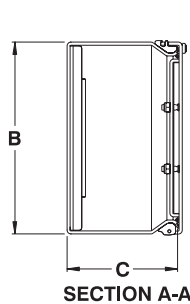

place, seamless gasket ensures a complete and durable water-tight seal. These enclosures feature die cast hinges, which are bound to the cover by an exclusive concealed hinge pin system. The covers are interchangeable and can be removed by unfastening the anti-vibration lock nuts. The enclosure can be internally or externally mounted using optional wall mounting feet. These feet have oblong holes to facilitate installation. Mounting brackets

CSA Certified / UL Listed
NEMA/EEMAC 4-12 / IP66

Refer to p.734 to validate choice of substrate for the application

CUSTOMIZE THIS
ENCLOSURE WITH **BOXCAD**
SIZE - COLOR - CUT-OUTS

CATALOG NUMBER	DIMENSIONS - METRIC (mm)			SHIP WGHT LBS.
	B	A	C	
6412 ESCHWTB151508	150	150	80	2
6412 ESCHWTB202008	200	200	80	4
6412 ESCHWTB302008	300	200	80	5
6412 ESCHWTB402008	400	200	80	6
6412 ESCHWTB502008	500	200	80	7
6412 ESCHWTB602008	600	200	80	9
6412 ESCHWTB802008	800	200	80	11
6412 ESCHWTB151512	150	150	120	4
6412 ESCHWTB202012	200	200	120	5
6412 ESCHWTB301512	300	150	120	4
6412 ESCHWTB302012	300	200	120	6
6412 ESCHWTB303012	300	300	120	8
6412 ESCHWTB402012	400	200	120	7
6412 ESCHWTB403012	400	300	120	9
6412 ESCHWTB404012	400	400	120	12
6412 ESCHWTB502012	500	200	120	8
6412 ESCHWTB503012	500	300	120	11
6412 ESCHWTB602012	600	200	120	10
6412 ESCHWTB603012	600	300	120	13
6412 ESCHWTB604012	600	400	120	16
6412 ESCHWTB606012	600	600	120	19
6412 ESCHWTB802012	800	200	120	13
6412 ESCHWTB804012	800	400	120	21