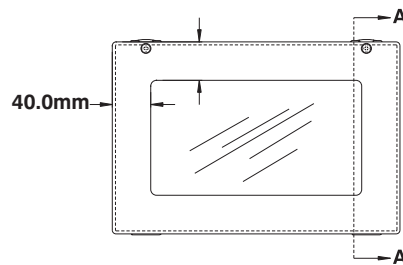

place, seamless gasket ensures a complete and durable water-tight seal. These enclosures feature die cast hinges, which are bound to the cover by an exclusive concealed hinge pin system. The covers are interchangeable and can be removed by unfastening the anti-vibration lock nuts. The enclosure can be internally or externally mounted using optional wall mounting feet. These feet have oblong holes to facilitate installation. Mounting brackets

CSA Certified / UL Listed
NEMA/EEMAC 4-12 / IP66

Refer to p.734 to validate choice of substrate for the application

CUSTOMIZE THIS
ENCLOSURE WITH **BOXCAD**
SIZE - COLOR - CUT-OUTS

CATALOG NUMBER	DIMENSIONS - METRIC (mm)			SHIP WGHT LBS.
	B	A	C	
6412 ESCHWTB151508	150	150	80	2
6412 ESCHWTB202008	200	200	80	4
6412 ESCHWTB302008	300	200	80	5
6412 ESCHWTB402008	400	200	80	6
6412 ESCHWTB502008	500	200	80	7
6412 ESCHWTB602008	600	200	80	9
6412 ESCHWTB802008	800	200	80	11
6412 ESCHWTB151512	150	150	120	4
6412 ESCHWTB202012	200	200	120	5
6412 ESCHWTB301512	300	150	120	4
6412 ESCHWTB302012	300	200	120	6
6412 ESCHWTB303012	300	300	120	8
6412 ESCHWTB402012	400	200	120	7
6412 ESCHWTB403012	400	300	120	9
6412 ESCHWTB404012	400	400	120	12
6412 ESCHWTB502012	500	200	120	8
6412 ESCHWTB503012	500	300	120	11
6412 ESCHWTB602012	600	200	120	10
6412 ESCHWTB603012	600	300	120	13
6412 ESCHWTB604012	600	400	120	16
6412 ESCHWTB606012	600	600	120	19
6412 ESCHWTB802012	800	200	120	13
6412 ESCHWTB804012	800	400	120	21