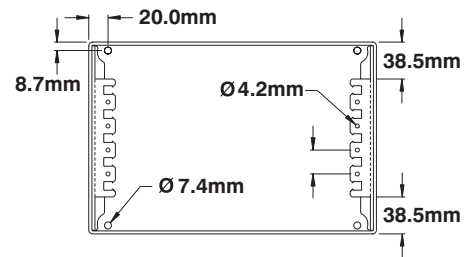

PRODUCTS CATALOG

ELECTRICAL ENCLOSURES & MODULAR CABINETS

20

exmweb.com

WATER, OIL & DUST TIGHT HINGED WINDOWED TERMINAL BOXES

The 6412 ESCHWTB are used indoors or outdoors to protect the enclosed controls from dust, dirt, oil and water splashing. The 6412 ESCHWTB are made of high quality code gauge steel, with corner seams continuously welded. The window is made of 1/4" lexan. The opening has a curled lip around all sides to increase rigidity and prevent dripping water from entering the box when the door is open. A high quality, robotically poured-in-

CSA Certified / UL Listed
NEMA/EEMAC 4-12 / IP66

Refer to p.734 to validate choice of substrate for the application

CUSTOMIZE THIS
ENCLOSURE WITH **BOXCAD**
SIZE - COLOR - CUT-OUTS

CATALOG NUMBER	DIMENSIONS - METRIC (mm)			SHIP WGHT LBS.
	B	A	C	
6412 ESCHWTB151508	150	150	80	2
6412 ESCHWTB202008	200	200	80	4
6412 ESCHWTB302008	300	200	80	5
6412 ESCHWTB402008	400	200	80	6
6412 ESCHWTB502008	500	200	80	7
6412 ESCHWTB602008	600	200	80	9
6412 ESCHWTB802008	800	200	80	11
6412 ESCHWTB151512	150	150	120	4
6412 ESCHWTB202012	200	200	120	5
6412 ESCHWTB301512	300	150	120	4
6412 ESCHWTB302012	300	200	120	6
6412 ESCHWTB303012	300	300	120	8
6412 ESCHWTB402012	400	200	120	7
6412 ESCHWTB403012	400	300	120	9
6412 ESCHWTB404012	400	400	120	12
6412 ESCHWTB502012	500	200	120	8
6412 ESCHWTB503012	500	300	120	11
6412 ESCHWTB602012	600	200	120	10
6412 ESCHWTB603012	600	300	120	13
6412 ESCHWTB604012	600	400	120	16
6412 ESCHWTB606012	600	600	120	19
6412 ESCHWTB802012	800	200	120	13
6412 ESCHWTB804012	800	400	120	21